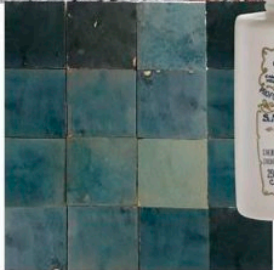

CHECK MATE
Make all the right moves by teaming checkered floors and walls with bold accessories and lighting

DESIGN DETAILS
KATE WALKER DESIGN;
KATEWALKERDESIGN.COM.AU

1 Phoenix Tapware 'Nostalgia' lever-exposed shower set in Chrome, \$931, The Blue Space. **2** Rockwell bath in Powder Blue, from \$13,285, English Tapware Company. **3** Trudon 'Louis XVI' bust in Navy, \$414, Tara Dennis Store. **4** Vintage Cars II print, \$199.95, Olive Et Oriol. **5** Thomas O'Brien 'Bryant' wall sconce in Polished Nickel with white glass shade, POA, Montauk Lighting Co. **6** Vintage Wash bath sheet in Nutmeg, \$95, Saardé. **7** Arabian handmade tiles in Jungle, \$335 per sq m, Perini Tiles. **8** Santa Maria Novella 'Dermo' protective oil, \$110 for 250ml, Libertine Parfumerie. **9** Terrazzo Sierra tiles in Marshmallow, \$34.40 each, Perini Tiles. **10** DW 'Club' cosmetic mirror in Black, \$625, Becker Minty. **11** Rockwell basin on stand in Powder Blue, from \$3500, The English Tapware Company.