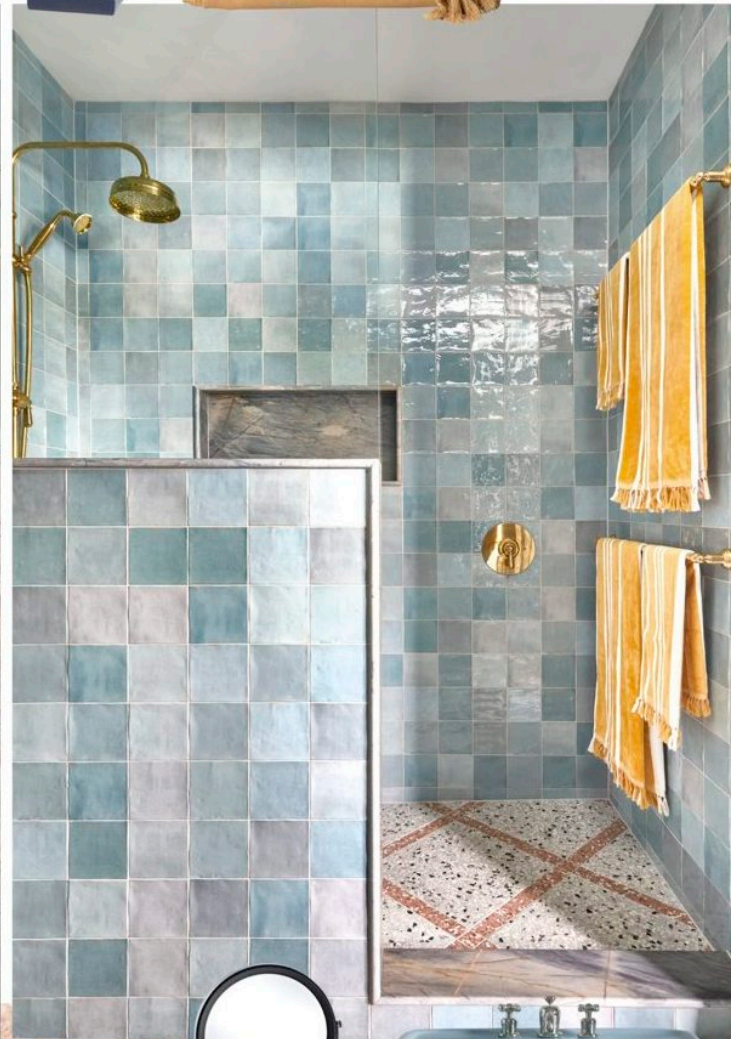

CHECK MATE
Make all the right moves by teaming checkered floors and walls with bold accessories and lighting

DESIGN DETAILS
KATE WALKER DESIGN;
KATEWALKERDESIGN.COM.AU

1 Phoenix Tapware 'Nostalgia' lever-exposed shower set in Chrome, \$931, The Blue Space. **2** Rockwell bath in Powder Blue, from \$13,285, English Tapware Company. **3** Trudon 'Louis XVI' bust in Navy, \$414, Tara Dennis Store. **4** Vintage Cars II print, \$199.95, Olive Et Oriol. **5** Thomas O'Brien 'Bryant' wall sconce in Polished Nickel with white glass shade, POA, Montauk Lighting Co. **6** Vintage Wash bath sheet in Nutmeg, \$95, Saardé. **7** Arabian handmade tiles in Jungle, \$335 per sq m, Perini Tiles. **8** Santa Maria Novella 'Dermo' protective oil, \$110 for 250ml, Libertine Parfumerie. **9** Terrazzo Sierra tiles in Marshmallow, \$34.40 each, Perini Tiles. **10** DW 'Club' cosmetic mirror in Black, \$625, Becker Minty. **11** Rockwell basin on stand in Powder Blue, from \$3500, The English Tapware Company.