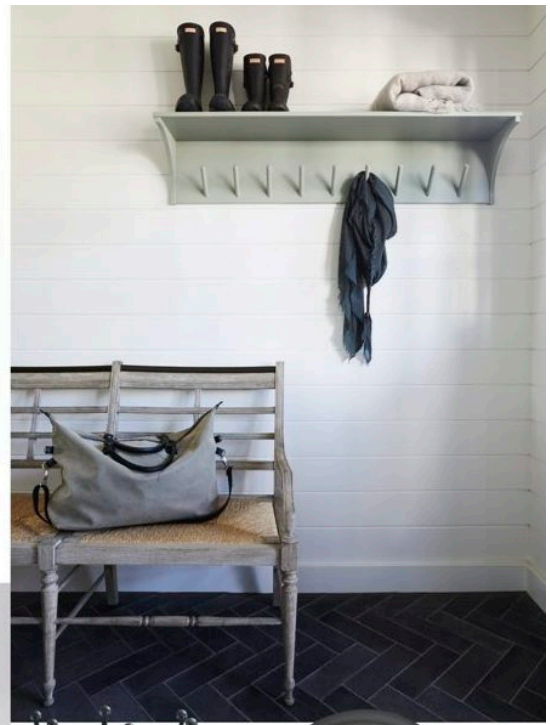

DESIGN DETAILS
KATE WALKER DESIGN;
KATEWALKERDESIGN.COM.AU

- 1 Decorated MDF surface in Natural Spinifex, $115.72 per sq m, Laminex. 2 Bristol single sconce in Aged Iron with linen shade, POA, Montauk Lighting Co.
- 3 Karpenter 'Twist' bench in Black, $2195, Life Interiors. 4 *View From The Train To Paris* artwork by Samuel Condon, $2800, Studio Gallery Melbourne.
- 5 Newgate Clocks 'Westhampton' wall clock in Gravity Grey, $195, Amara. 6 The Laundress bestseller kit, $145, Saison. 7 Stangen coat rack, from $1850, Great Dane Furniture.
- 8 Joseph Giles 'Dewhurst' door pull in Solid Brass, from $555, The English Tapware Company. 9 Memory Mood Keen subway tile, POA, Tera Nova. 10 Perrin & Rowe 'Athenian' sink mixer with crossheads in Chrome, $1375, The English Tapware Company. 11 Eggshell acrylic paint in Waterford, $135 per 4L, Porter's Paints. 12 Hunter original tall men's boots, $240, The Iconic. 13 Samsung 7.5kg front-load smart washer, $749, Harvey Norman. 14